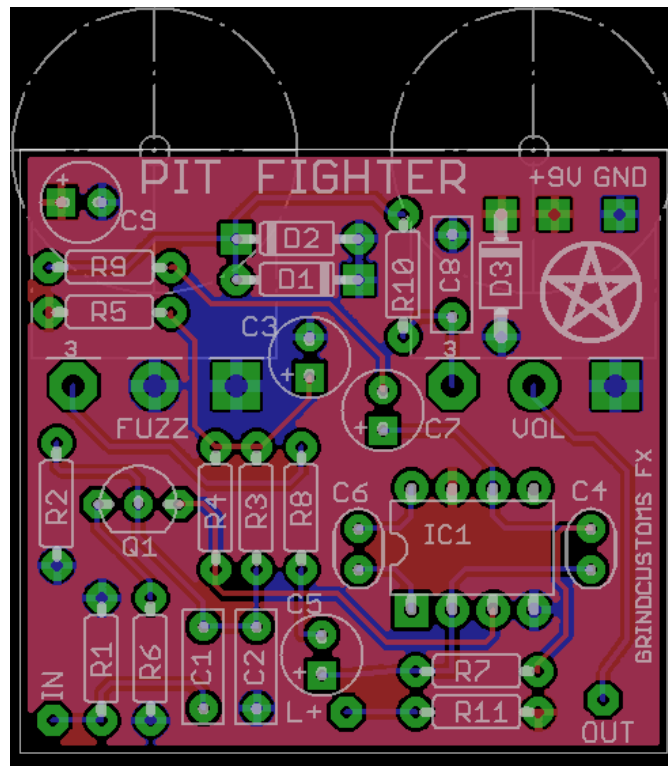

GRIND CUSTOMS FX

WWW.GRINDCUSTOMSFX.COM

PIT FIGHTER

R1	2M2
R2	680K
R3	2M2
R4	47K
R5	47K
R6	22K
R7	100K
R8	47R
R9	10K
R10	1K5
R11	CLR

C1	100N
C2	1N
C3	47U
C4	470P
C5	2.2U
C6	33P
C7	2.2U
C8	2N2
C9	47U

D1-D2	1N914
D3	1N4001
IC1	LM301
FUZZ	C10K
VOLUME	A50K
Q1	MPSA18

HISTORY

Based on a Roger Mayer Spitfire, layout by Forrest. It started out as a straight up clone but then Rej started to fool with it, changed some values and other components to make it more aggressive.