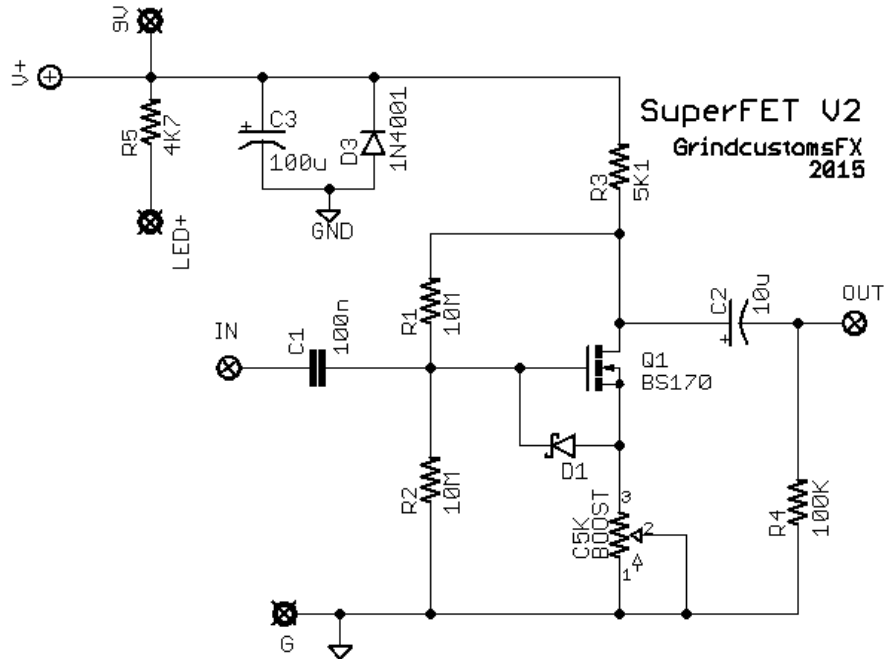

GRIND CUSTOMS FX

WWW.GRINDCUSTOMSFX.COM

SUPERFET V2

R1	10M
R2	10M
R3	5K1
R4	100K
R5	4K7

C1	100N
C2	10U
C3	100U

D1	1N4001
Q1	BS170
BOOST	C5K

HISTORY

A famous super simple boost that's *super hard* on your amp. It crackles..., that's how it works and not a scratchy pot.