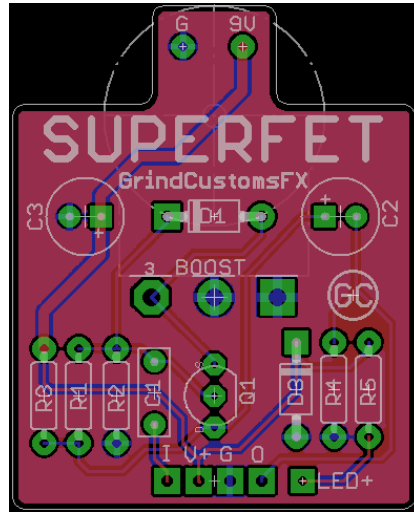

GRIND CUSTOMS FX

WWW.GRINDCUSTOMSFX.COM

SUPERFET V2

R1	10M
R2	10M
R3	5K1
R4	100K
R5	4K7

C1	100N
C2	10U
C3	100U

D1	1N4001
Q1	BS170
BOOST	C5K

HISTORY

A famous super simple boost that's *super hard* on your amp. It crackles..., that's how it works and not a scratchy pot.