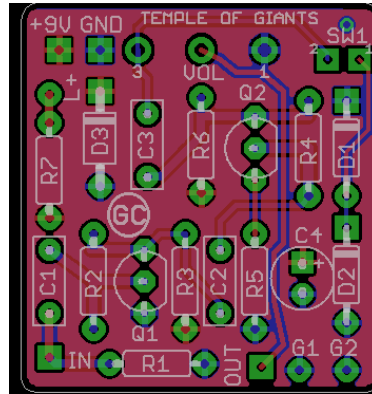

## TEMPLE OF GIANTS

R1	1M	C1	47N	D1-D2	1N914
R2	2M2	C2	4n7	Q1-Q2	2N3904/BC109C
R3	1M	C3	100N	VOLUME	A100K
R4	2M2	C4	100U	SW1	SPST
R5	220R				
R6	82K				
R7	4K7				

### HISTORY

This is an original design by Forrest that was initially called the Babylon Fuzz MkIII and it was good. So it was added to the Grind Customs roster! Thick and brutal fuzz toanz... With the clipping diodes lifted, it's the loudest dirty boost we've ever heard.