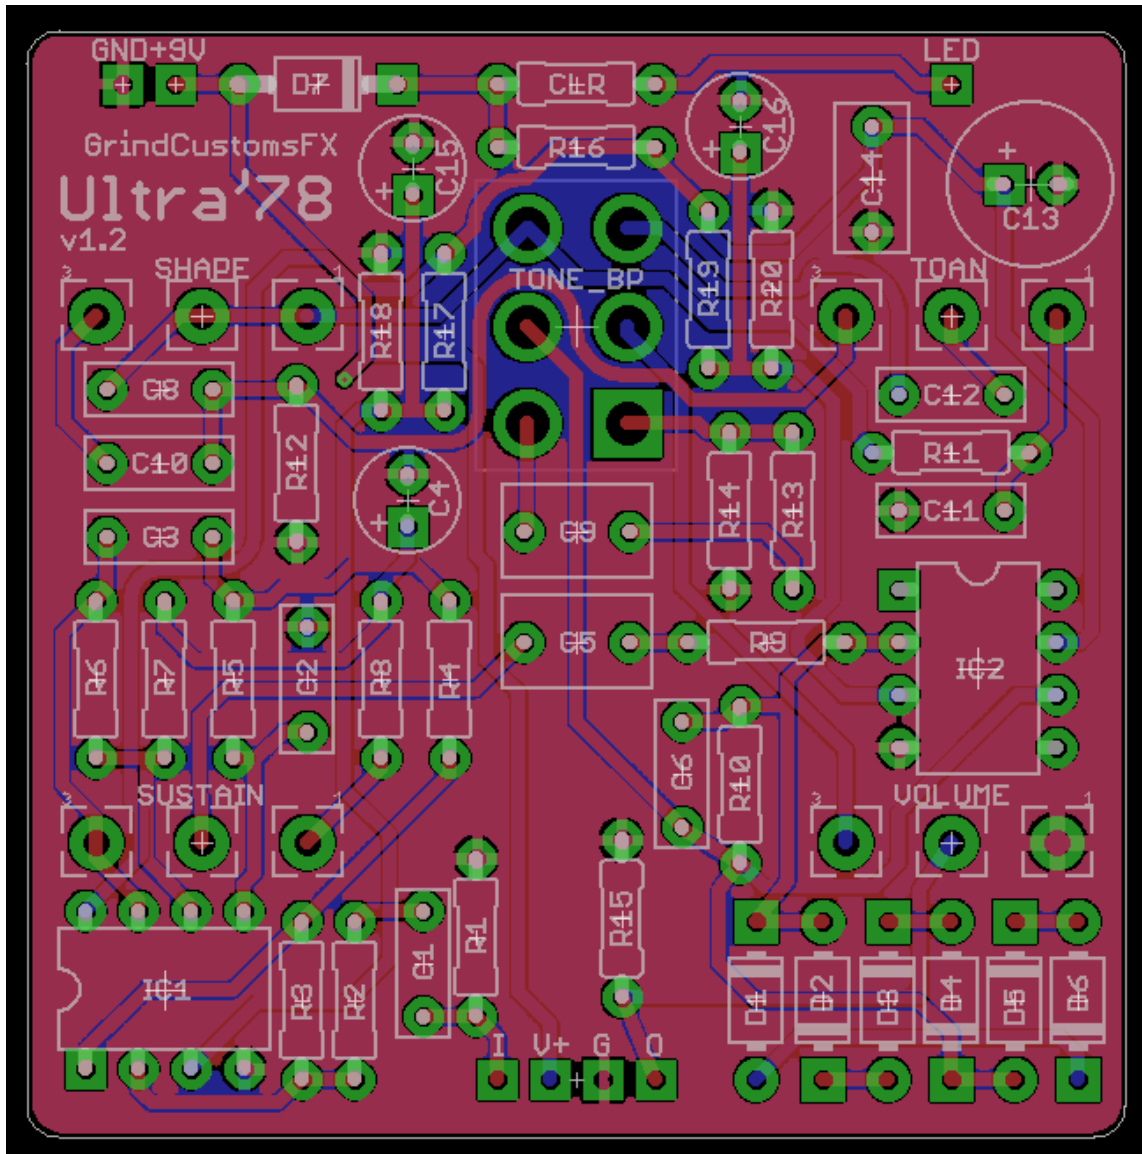

GRIND CUSTOMS FX

WWW.GRINDCUSTOMSFX.COM

ULTRA78

OVERVIEW

In a nutshell, the Ultra78 is an IC Big Muff crossed with a UltraStoner. The ICBM is a nicely aggressive muff that suits having the UltraStoner tone stack attached to it.

The usual Grind tweakage has occurred here resulting in ALL THE DOOMZ!

GRIND CUSTOMS FX

WWW.GRINDCUSTOMSFX.COM

R1	1M	C1	150N	D1-D6	1N914
R2	56K	C2	10N	D7	1N5817
R3	330K	C3	4N7	IC1	4558
R4	10K	C4	10U	IC2	LM741
R5	47K	C5	1U	SUSTAIN	B10K
R6	560K	C6	150P	SHAPE	C500K
R7	62K	C8	1N5	TONE	B100K
R8	47R	C9	1U	VOLUME	A100K
R9	8K2	C10	8N2	TONE BP	DPDT
R10	470K	C11	15N		ON/ON
R11	33K	C12	100N		
R12	33K	C13	100U		
R13	47K	C14	100N		
R14	47K	C15	10U		
R15	100K	C16	10U		
R16	47R				
R17	220K				
R18	220K				
R19	820K				
R20	1M				
CLR	4K7				

-		-
•		•
TONE		SHAPE
-	•	-
	•	
TONE BP		
-		-
VOLUME		SUSTAIN
-		-
	•	
ULTRA78		