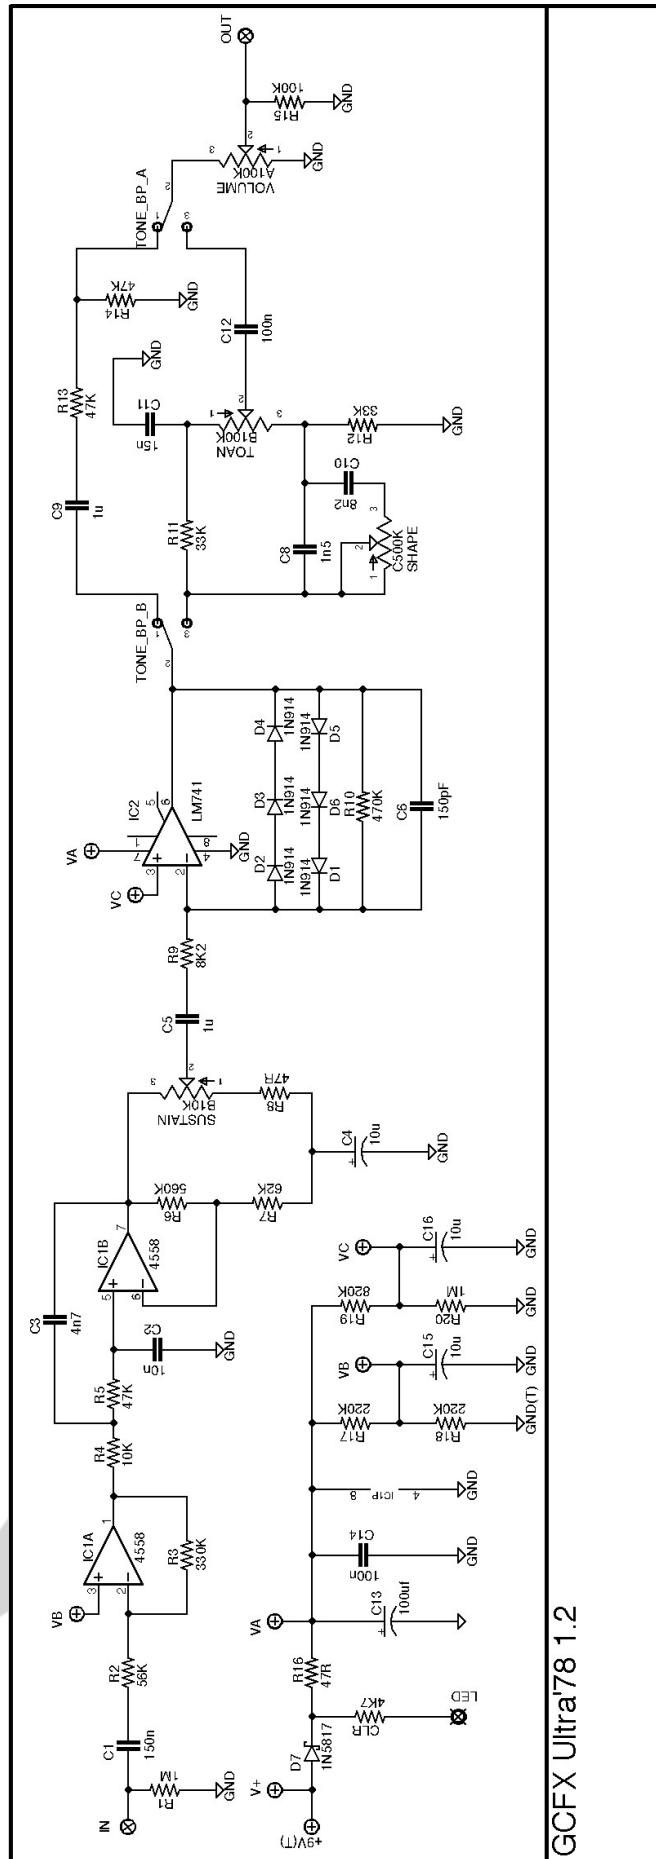

GRIND CUSTOMS FX

WWW.GRINDCUSTOMSFX.COM

R1	1M	C1	150N	D1-D6	1N914
R2	56K	C2	10N	D7	1N5817
R3	330K	C3	4N7	IC1	4558
R4	10K	C4	10U	IC2	LM741
R5	47K	C5	1U	SUSTAIN	B10K
R6	560K	C6	150P	SHAPE	C500K
R7	62K	C8	1N5	TONE	B100K
R8	47R	C9	1U	VOLUME	A100K
R9	8K2	C10	8N2	TONE BP	DPDT
R10	470K	C11	15N		ON/ON
R11	33K	C12	100N		
R12	33K	C13	100U		
R13	47K	C14	100N		
R14	47K	C15	10U		
R15	100K	C16	10U		
R16	47R				
R17	220K				
R18	220K				
R19	820K				
R20	1M				
CLR	4K7				

GRIND CUSTOMS FX

WWW.GRINDCUSTOMSFX.COM

GCFX Ultra78 1.2

"I excite very large doom for days" - playpunk